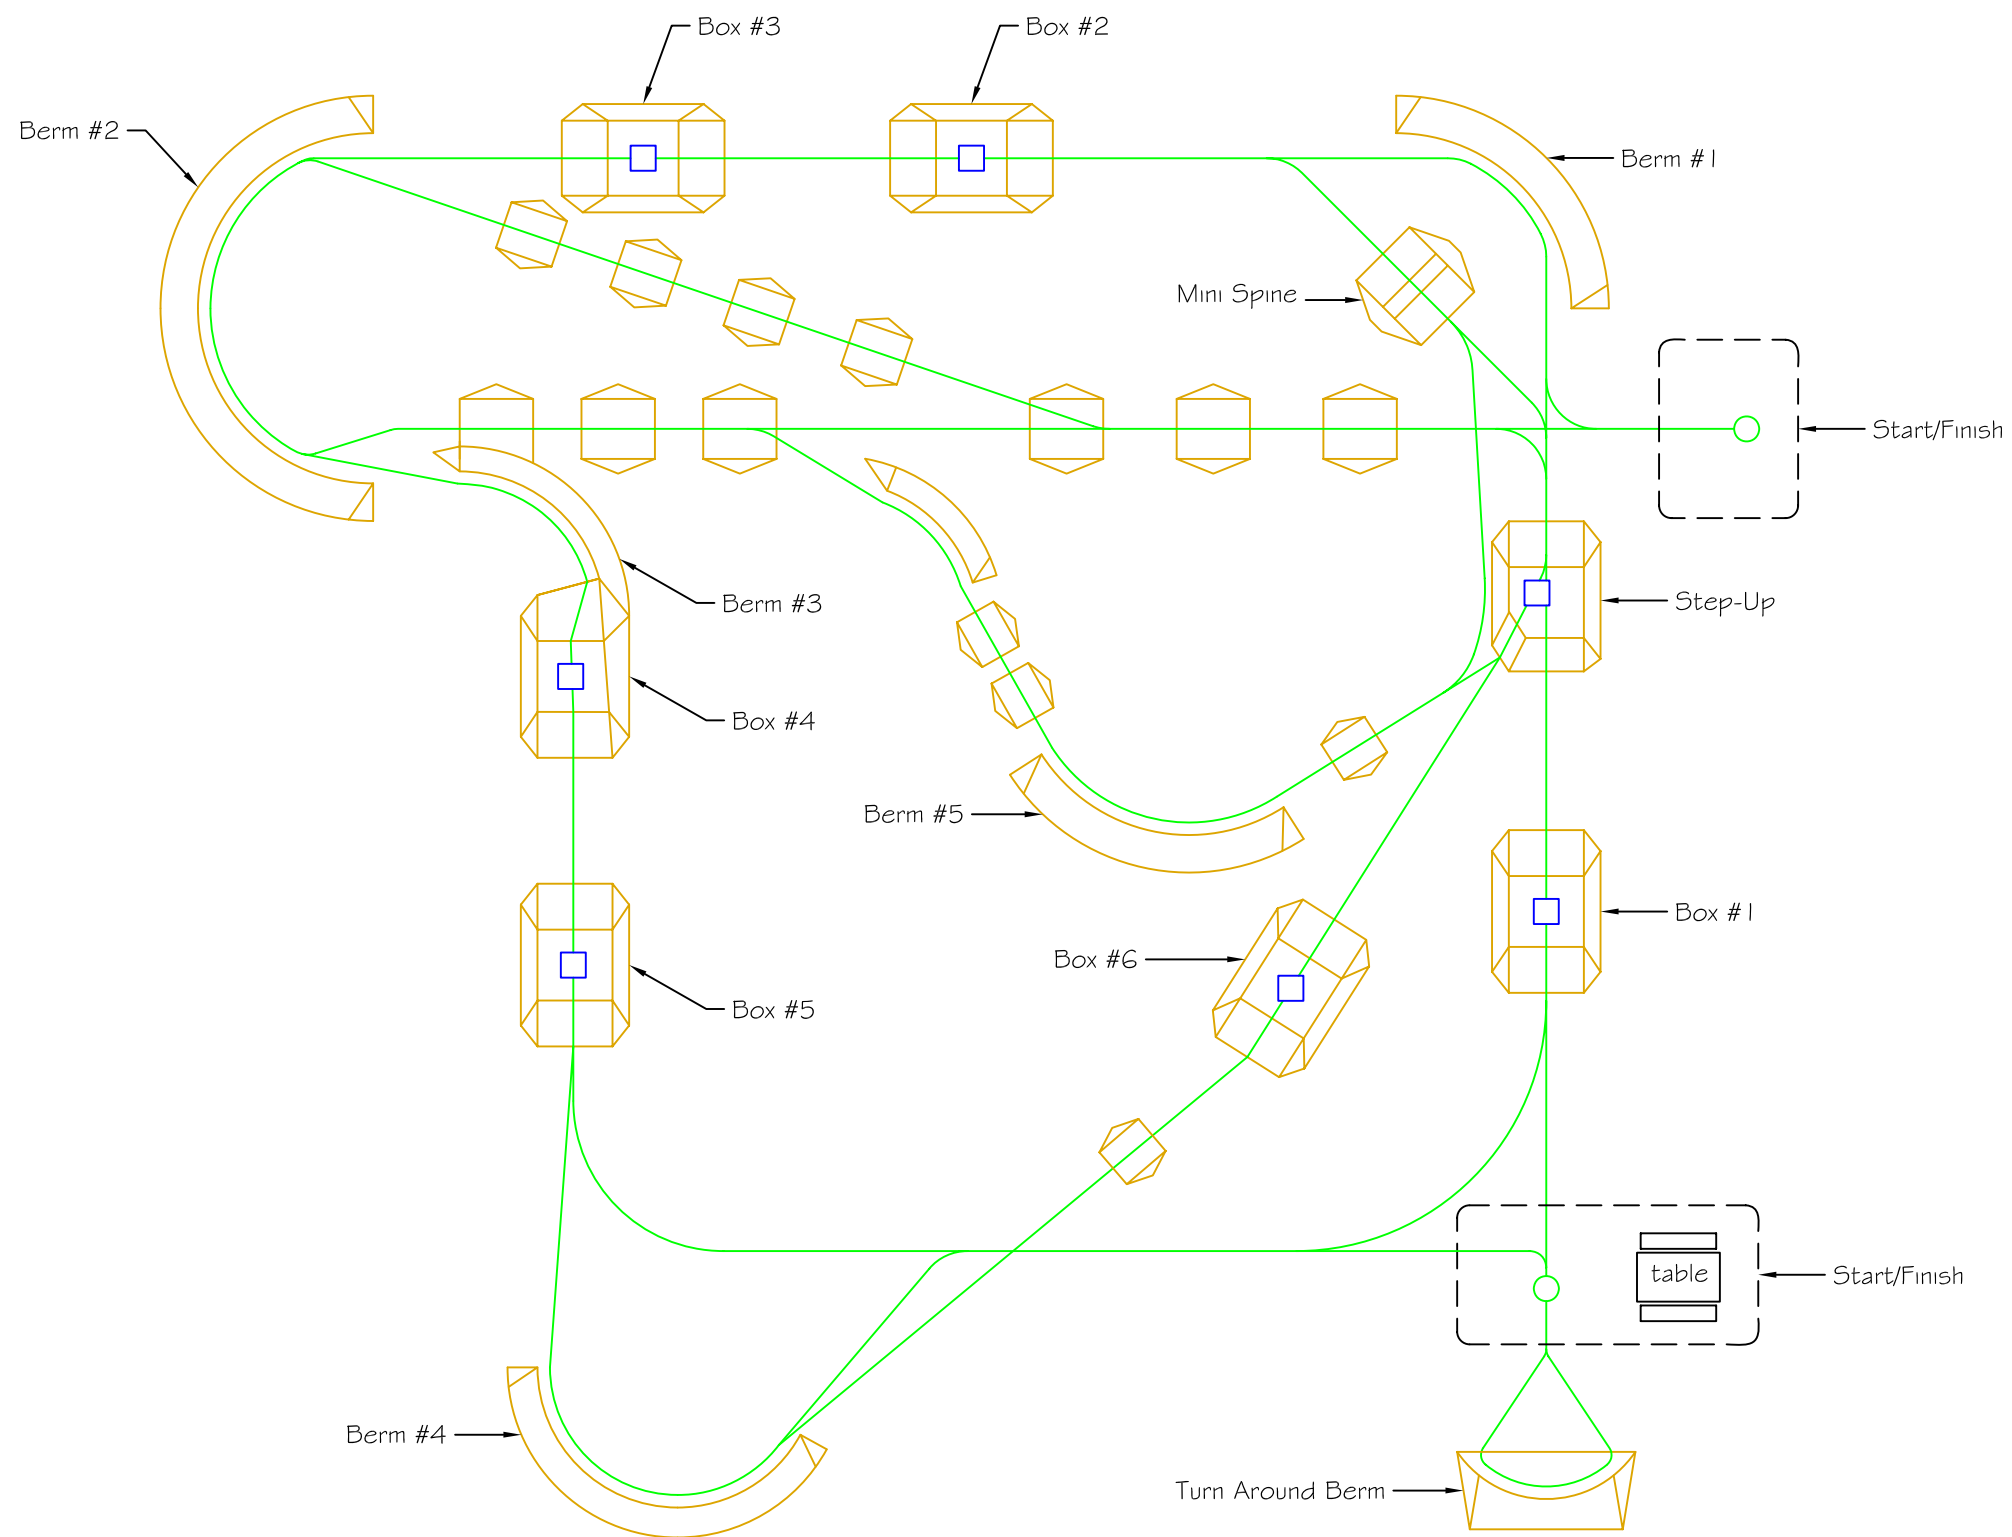

Project  
 Richard Clark Park

Subject  
 garden dirtjumps

Date  
 08.17.09

Drawn By  
 tmh

Scale  
 none

Sketch No.

**SK-01**

	All features may be ridden at beginner level
	Some features can be jumped for intermediate level
	Rollers, size varies

Project Richard Clark Park

Subject garden pumptrack

Date 08.17.09

Drawn By tmh Scale none

Sketch No.

**SK-02**